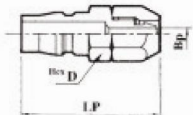

MSH (Barb type)

Type	Hose	Dimensions(mm)		
		Ls	Dmax	Bs
MSH-20	5/16" Hose	72.5	φ25	φ5
MSH-30	3/8" Hose	76.5	φ25	φ7.5
MSH-40	1/2" Hose	78.5	φ26/30	φ9

MSP (Nut fitting type)

Type	Air tube	Dimensions(mm)		
		Ls	Dmax	Bs
MSP-20	5×8	56.5	φ25	φ4
MSP-30	6.5×10	58	φ26	φ5
MSP-40	8×12	59	φ26	φ6

Plugs:

How to Order

MPM (Male thread type)

MPM

-

20

Body size
20: G 1/4"
30: G 3/8"
40: G 1/2"

MPF (Female thread type)

Type	Thread	Dimensions(mm)		
		Lp	Dmax	Bp
MPM-20	G 1/4"	41	φ17/16.2	φ7.5
MPM-30	G 3/8"	43	φ17/16.2	φ7.5
MPM-40	G 1/2"	46	φ21/42.2	φ7.5

Type	Thread	Dimensions(mm)		
		Lp	Dmax	Bp
MPH-20	G 1/4"	38	φ17/16.2	φ7.5
MPH-30	G 3/8"	41	φ21/24.2	φ7.5
MPH-40	G 1/2"	43	φ26/30	φ7.5

MPH (Barb type)

Type	Hose	Dimensions(mm)		
		Lp	Dmax	Bp
MPH-20	5/16" Hose	58	φ16	φ5
MPH-30	3/8" Hose	62	φ16	φ7.5
MPH-40	1/2" Hose	64	φ18	φ7.5

MPP (Nut fitting type)

Type	Air tube	Dimensions(mm)		
		Lp	Dmax	Bp
MPP-20	5×8	42.5	φ14/16.2	φ4
MPP-30	6.5×10	44.5	φ16/16.2	φ5
MPP-40	8×12	45	φ17/16.2	φ6