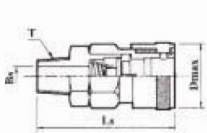

Quick Release Couplings

Sockets:

How to Order

MSM (Male thread type)

MSM

-

20

Body size
20: G 1/4"
30: G 3/8"
40: G 1/2"

MSF (Female thread type)

Type	Thread	Dimensions(mm)		
		Ls	Dmax	Bs
MSM-20	G 1/4"	55.5	φ25	φ7.5
MSM-30	G 3/8"	57.5	φ25	φ7.5
MSM-40	G 1/2"	59.5	φ25	φ9

Type	Thread	Dimensions(mm)		
		Ls	Dmax	Bs
MSF-20	G 1/4"	52.5	φ25	φ7.5
MSF-30	G 3/8"	54.5	φ25	φ7.5
MSF-40	G 1/2"	54.5	φ25	φ9

MSH (Barb type)

Type	Hose	Dimensions(mm)		
		Ls	Dmax	Bs
MSH-20	5/16" Hose	72.5	φ25	φ5
MSH-30	3/8" Hose	76.5	φ25	φ7.5
MSH-40	1/2" Hose	78.5	φ26/30	φ9

MSP (Nut fitting type)

Type	Air tube	Dimensions(mm)		
		Ls	Dmax	Bs
MSP-20	5×8	56.5	φ25	φ4
MSP-30	6.5×10	58	φ26	φ5
MSP-40	8×12	59	φ26	φ6

Type	Thread	Dimensions(mm)		
		Lp	Dmax	Bp
MPM-20	G 1/4"	41	φ17/16.2	φ7.5
MPM-30	G 3/8"	43	φ17/16.2	φ7.5
MPM-40	G 1/2"	46	φ21/42.2	φ7.5

Type	Thread	Dimensions(mm)		
		Lp	Dmax	Bp
MPH-20	G 1/4"	38	φ17/16.2	φ7.5
MPH-30	G 3/8"	41	φ21/24.2	φ7.5
MPH-40	G 1/2"	43	φ26/30	φ7.5