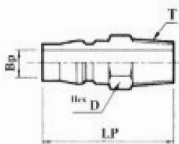

MSH (Barb type)

Type	Hose	Dimensions(mm)		
		Ls	Dmax	Bs
MSH-20	5/16" Hose	72.5	φ25	φ5
MSH-30	3/8" Hose	76.5	φ25	φ7.5
MSH-40	1/2" Hose	78.5	φ26/30	φ9

MSP (Nut fitting type)

Type	Air tube	Dimensions(mm)		
		Ls	Dmax	Bs
MSP-20	5×8	56.5	φ25	φ4
MSP-30	6.5×10	58	φ26	φ5
MSP-40	8×12	59	φ26	φ6

Plugs:

How to Order

MPM (Male thread type)

MPM

-

20

Body size
20: G 1/4"
30: G 3/8"
40: G 1/2"

MPF (Female thread type)

Type	Thread	Dimensions(mm)		
		Lp	Dmax	Bp
MPM-20	G 1/4"	41	φ17/16.2	φ7.5
MPM-30	G 3/8"	43	φ17/16.2	φ7.5
MPM-40	G 1/2"	46	φ21/42.2	φ7.5

Type	Thread	Dimensions(mm)		
		Lp	Dmax	Bp
MPH-20	G 1/4"	38	φ17/16.2	φ7.5
MPH-30	G 3/8"	41	φ21/24.2	φ7.5
MPH-40	G 1/2"	43	φ26/30	φ7.5

MPH (Barb type)

Type	Hose	Dimensions(mm)		
		Lp	Dmax	Bp
MPH-20	5/16" Hose	58	φ16	φ5
MPH-30	3/8" Hose	62	φ16	φ7.5
MPH-40	1/2" Hose	64	φ18	φ7.5

MPP (Nut fitting type)

Type	Air tube	Dimensions(mm)		
		Lp	Dmax	Bp
MPP-20	5×8	42.5	φ14/16.2	φ4
MPP-30	6.5×10	44.5	φ16/16.2	φ5
MPP-40	8×12	45	φ17/16.2	φ6