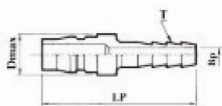

MSH (Barb type)

Type	Hose	Dimensions(mm)		
		Ls	Dmax	Bs
MSH-20	5/16" Hose	72.5	φ25	φ5
MSH-30	3/8" Hose	76.5	φ25	φ7.5
MSH-40	1/2" Hose	78.5	φ26/30	φ9

MSP (Nut fitting type)

Type	Air tube	Dimensions(mm)		
		Ls	Dmax	Bs
MSP-20	5×8	56.5	φ25	φ4
MSP-30	6.5×10	58	φ26	φ5
MSP-40	8×12	59	φ26	φ6

Plugs:

How to Order

MPM (Male thread type)

MPM

-

20

Body size
20: G 1/4"
30: G 3/8"
40: G 1/2"

MPF (Female thread type)

Type	Thread	Dimensions(mm)		
		Lp	Dmax	Bp
MPM-20	G 1/4"	41	φ17/16.2	φ7.5
MPM-30	G 3/8"	43	φ17/16.2	φ7.5
MPM-40	G 1/2"	46	φ21/42.2	φ7.5

Type	Thread	Dimensions(mm)		
		Lp	Dmax	Bp
MPH-20	G 1/4"	38	φ17/16.2	φ7.5
MPH-30	G 3/8"	41	φ21/24.2	φ7.5
MPH-40	G 1/2"	43	φ26/30	φ7.5

MPH (Barb type)

Type	Hose	Dimensions(mm)		
		Lp	Dmax	Bp
MPH-20	5/16" Hose	58	φ16	φ5
MPH-30	3/8" Hose	62	φ16	φ7.5
MPH-40	1/2" Hose	64	φ18	φ7.5

MPP (Nut fitting type)

Type	Air tube	Dimensions(mm)		
		Lp	Dmax	Bp
MPP-20	5×8	42.5	φ14/16.2	φ4
MPP-30	6.5×10	44.5	φ16/16.2	φ5
MPP-40	8×12	45	φ17/16.2	φ6