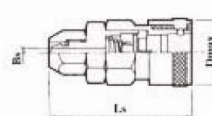

Quick Release Couplings

Sockets:

How to Order

MSM (Male thread type)

MSM

-

20

Body size
20: G 1/4"
30: G 3/8"
40: G 1/2"

MSF (Female thread type)

Type	Thread	Dimensions(mm)		
		Ls	Dmax	Bs
MSM-20	G 1/4"	55.5	φ25	φ7.5
MSM-30	G 3/8"	57.5	φ25	φ7.5
MSM-40	G 1/2"	59.5	φ25	φ9

Type	Thread	Dimensions(mm)		
		Ls	Dmax	Bs
MSF-20	G 1/4"	52.5	φ25	φ7.5
MSF-30	G 3/8"	54.5	φ25	φ7.5
MSF-40	G 1/2"	54.5	φ25	φ9

MSH (Barb type)

Type	Hose	Dimensions(mm)		
		Ls	Dmax	Bs
MSH-20	5/16" Hose	72.5	φ25	φ5
MSH-30	3/8" Hose	76.5	φ25	φ7.5
MSH-40	1/2" Hose	78.5	φ26/30	φ9

MSP (Nut fitting type)

Type	Air tube	Dimensions(mm)		
		Ls	Dmax	Bs
MSP-20	5×8	56.5	φ25	φ4
MSP-30	6.5×10	58	φ26	φ5
MSP-40	8×12	59	φ26	φ6

Type	Thread	Dimensions(mm)		
		Lp	Dmax	Bp
MPM-20	G 1/4"	41	φ17/16.2	φ7.5
MPM-30	G 3/8"	43	φ17/16.2	φ7.5
MPM-40	G 1/2"	46	φ21/42.2	φ7.5

Type	Thread	Dimensions(mm)		
		Lp	Dmax	Bp
MPH-20	G 1/4"	38	φ17/16.2	φ7.5
MPH-30	G 3/8"	41	φ21/24.2	φ7.5
MPH-40	G 1/2"	43	φ26/30	φ7.5