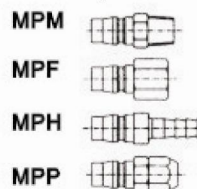

MSH (Barb type)

Type	Hose	Dimensions(mm)		
		Ls	Dmax	Bs
MSH-20	5/16" Hose	72.5	φ25	φ5
MSH-30	3/8" Hose	76.5	φ25	φ7.5
MSH-40	1/2" Hose	78.5	φ26/30	φ9

MSP (Nut fitting type)

Type	Air tube	Dimensions(mm)		
		Ls	Dmax	Bs
MSP-20	5×8	56.5	φ25	φ4
MSP-30	6.5×10	58	φ26	φ5
MSP-40	8×12	59	φ26	φ6

Plugs:

How to Order

MPM (Male thread type)

MPM

-

20

Body size
20: G 1/4"
30: G 3/8"
40: G 1/2"

MPF (Female thread type)

Type	Thread	Dimensions(mm)		
		Lp	Dmax	Bp
MPM-20	G 1/4"	41	φ17/16.2	φ7.5
MPM-30	G 3/8"	43	φ17/16.2	φ7.5
MPM-40	G 1/2"	46	φ21/42.2	φ7.5

Type	Thread	Dimensions(mm)		
		Lp	Dmax	Bp
MPH-20	G 1/4"	38	φ17/16.2	φ7.5
MPH-30	G 3/8"	41	φ21/24.2	φ7.5
MPH-40	G 1/2"	43	φ26/30	φ7.5

MPH (Barb type)

Type	Hose	Dimensions(mm)		
		Lp	Dmax	Bp
MPH-20	5/16" Hose	58	φ16	φ5
MPH-30	3/8" Hose	62	φ16	φ7.5
MPH-40	1/2" Hose	64	φ18	φ7.5

MPP (Nut fitting type)

Type	Air tube	Dimensions(mm)		
		Lp	Dmax	Bp
MPP-20	5×8	42.5	φ14/16.2	φ4
MPP-30	6.5×10	44.5	φ16/16.2	φ5
MPP-40	8×12	45	φ17/16.2	φ6