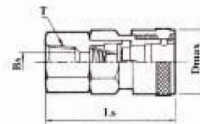

Quick Release Couplings

Sockets:

How to Order

MSM (Male thread type)

MSM

-

20

Body size
20: G 1/4"
30: G 3/8"
40: G 1/2"

MSF (Female thread type)

Type	Thread	Dimensions(mm)		
		Ls	Dmax	Bs
MSM-20	G 1/4"	55.5	φ25	φ7.5
MSM-30	G 3/8"	57.5	φ25	φ7.5
MSM-40	G 1/2"	59.5	φ25	φ9

Type	Thread	Dimensions(mm)		
		Ls	Dmax	Bs
MSF-20	G 1/4"	52.5	φ25	φ7.5
MSF-30	G 3/8"	54.5	φ25	φ7.5
MSF-40	G 1/2"	54.5	φ25	φ9

MSH (Barb type)

Type	Hose	Dimensions(mm)		
		Ls	Dmax	Bs
MSH-20	5/16" Hose	72.5	φ25	φ5
MSH-30	3/8" Hose	76.5	φ25	φ7.5
MSH-40	1/2" Hose	78.5	φ26/30	φ9

MSP (Nut fitting type)

Type	Air tube	Dimensions(mm)		
		Ls	Dmax	Bs
MSP-20	5×8	56.5	φ25	φ4
MSP-30	6.5×10	58	φ26	φ5
MSP-40	8×12	59	φ26	φ6

Type	Thread	Dimensions(mm)		
		Lp	Dmax	Bp
MPM-20	G 1/4"	41	φ17/16.2	φ7.5
MPM-30	G 3/8"	43	φ17/16.2	φ7.5
MPM-40	G 1/2"	46	φ21/42.2	φ7.5

Type	Thread	Dimensions(mm)		
		Lp	Dmax	Bp
MPH-20	G 1/4"	38	φ17/16.2	φ7.5
MPH-30	G 3/8"	41	φ21/24.2	φ7.5
MPH-40	G 1/2"	43	φ26/30	φ7.5