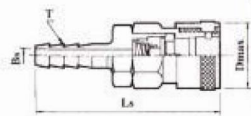

Quick Release Couplings

Sockets:

How to Order

MSM (Male thread type)

MSM

-

20

Body size
20: G 1/4"
30: G 3/8"
40: G 1/2"

MSF (Female thread type)

Type	Thread	Dimensions(mm)		
		Ls	Dmax	Bs
MSM-20	G 1/4"	55.5	φ25	φ7.5
MSM-30	G 3/8"	57.5	φ25	φ7.5
MSM-40	G 1/2"	59.5	φ25	φ9

Type	Thread	Dimensions(mm)		
		Ls	Dmax	Bs
MSF-20	G 1/4"	52.5	φ25	φ7.5
MSF-30	G 3/8"	54.5	φ25	φ7.5
MSF-40	G 1/2"	54.5	φ25	φ9

MSH (Barb type)

Type	Hose	Dimensions(mm)		
		Ls	Dmax	Bs
MSH-20	5/16" Hose	72.5	φ25	φ5
MSH-30	3/8" Hose	76.5	φ25	φ7.5
MSH-40	1/2" Hose	78.5	φ26/30	φ9

MSP (Nut fitting type)

Type	Air tube	Dimensions(mm)		
		Ls	Dmax	Bs
MSP-20	5×8	56.5	φ25	φ4
MSP-30	6.5×10	58	φ26	φ5
MSP-40	8×12	59	φ26	φ6

Type	Thread	Dimensions(mm)		
		Lp	Dmax	Bp
MPM-20	G 1/4"	41	φ17/16.2	φ7.5
MPM-30	G 3/8"	43	φ17/16.2	φ7.5
MPM-40	G 1/2"	46	φ21/42.2	φ7.5

Type	Thread	Dimensions(mm)		
		Lp	Dmax	Bp
MPH-20	G 1/4"	38	φ17/16.2	φ7.5
MPH-30	G 3/8"	41	φ21/24.2	φ7.5
MPH-40	G 1/2"	43	φ26/30	φ7.5