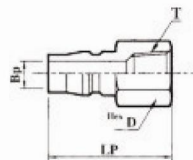

MSH (Barb type)

Type	Hose	Dimensions(mm)		
		Ls	Dmax	Bs
MSH-20	5/16" Hose	72.5	φ25	φ5
MSH-30	3/8" Hose	76.5	φ25	φ7.5
MSH-40	1/2" Hose	78.5	φ26/30	φ9

MSP (Nut fitting type)

Type	Air tube	Dimensions(mm)		
		Ls	Dmax	Bs
MSP-20	5×8	56.5	φ25	φ4
MSP-30	6.5×10	58	φ26	φ5
MSP-40	8×12	59	φ26	φ6

Plugs:

How to Order

MPM (Male thread type)

MPM

-

20

Body size
20: G 1/4"
30: G 3/8"
40: G 1/2"

MPF (Female thread type)

Type	Thread	Dimensions(mm)		
		Lp	Dmax	Bp
MPM-20	G 1/4"	41	φ17/16.2	φ7.5
MPM-30	G 3/8"	43	φ17/16.2	φ7.5
MPM-40	G 1/2"	46	φ21/42.2	φ7.5

Type	Thread	Dimensions(mm)		
		Lp	Dmax	Bp
MPH-20	G 1/4"	38	φ17/16.2	φ7.5
MPH-30	G 3/8"	41	φ21/24.2	φ7.5
MPH-40	G 1/2"	43	φ26/30	φ7.5

MPH (Barb type)

Type	Hose	Dimensions(mm)		
		Lp	Dmax	Bp
MPH-20	5/16" Hose	58	φ16	φ5
MPH-30	3/8" Hose	62	φ16	φ7.5
MPH-40	1/2" Hose	64	φ18	φ7.5

MPP (Nut fitting type)

Type	Air tube	Dimensions(mm)		
		Lp	Dmax	Bp
MPP-20	5×8	42.5	φ14/16.2	φ4
MPP-30	6.5×10	44.5	φ16/16.2	φ5
MPP-40	8×12	45	φ17/16.2	φ6